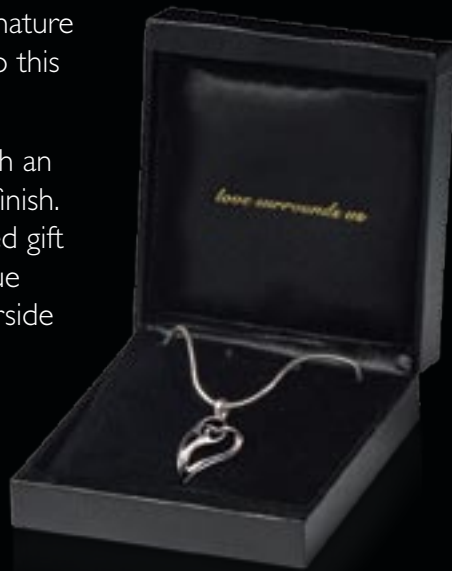

117542 Happy Anniversary
Height: 29.0cm

117555 50th Anniversary Figurine
Height: 29.0cm

A6034 A Loving Anniversary
Height: 19.0cm

With heartwarming themes of love and family, Kim Lawrence's signature designs translate effortlessly to this stylish line of ladies' jewellery.

All pieces are silver plated with an e-coating for a quality, lasting finish. A customised logo-embellished gift box opens to reveal the unique message written on the underside of the lid.

4012744 Circle of Love Displayer
 Free of charge with five pieces of each Circle of Love Jewellery:
 4012058, 4012059, 4012060E, 4012061, 4012062, 4012063, 4012563
 Height: 37.0cm